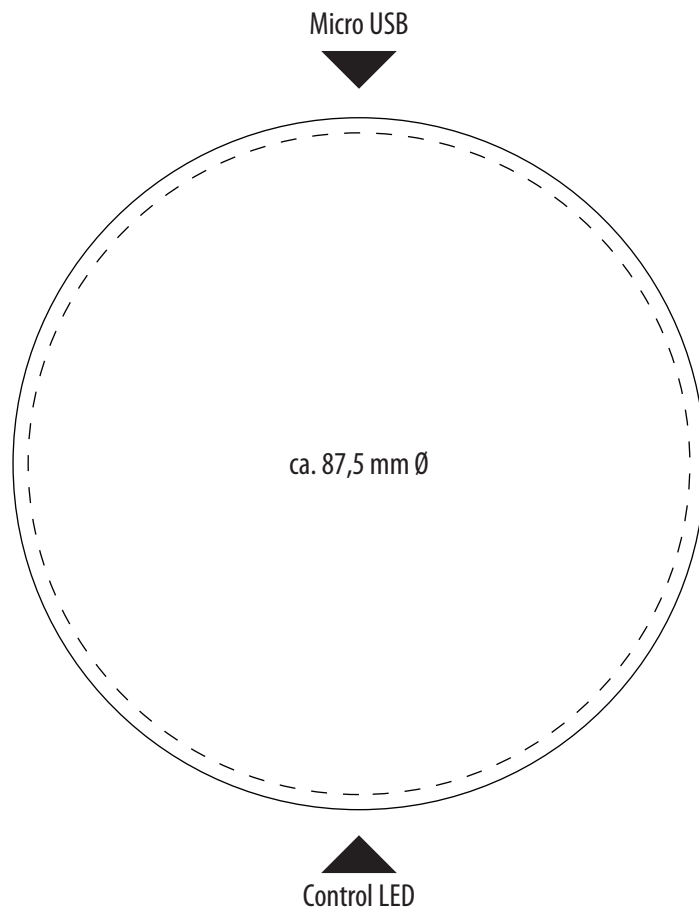

WIRELESS CHARGING STATION **REFLECTS-SKOPJE** (52414)

WIRELESS CHARGING STATION **REFLECTS-SKOPJE** (52414)

Micro USB

ca. 87,5 mm Ø

Control LED