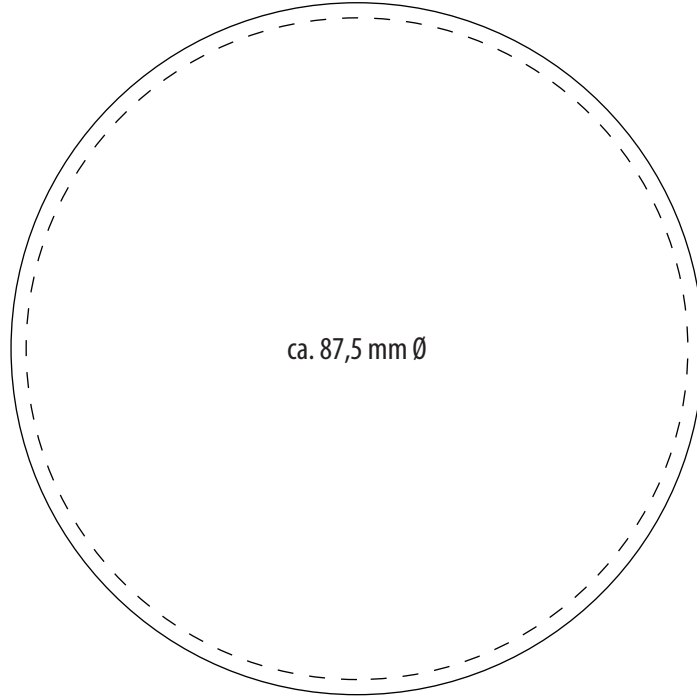

WIRELESS CHARGING STATION **REFLECTS-SKOPJE** (52414)

WIRELESS CHARGING STATION **REFLECTS-SKOPJE** (52414)

Micro USB

ca. 87,5 mm Ø

Control LED