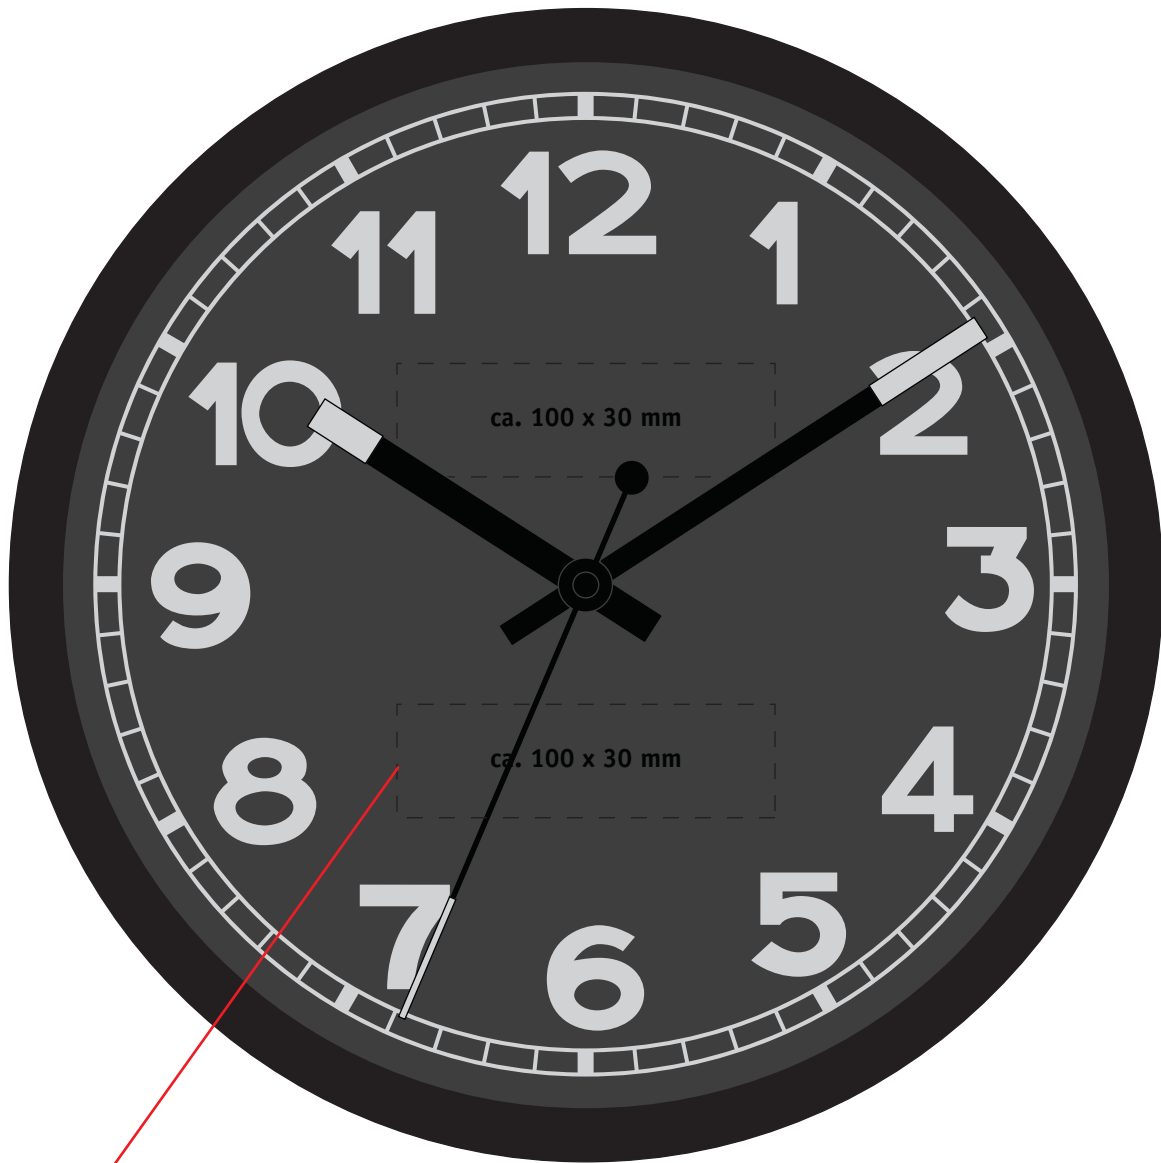

Wall clock REFLECTS-REDDITCH (51852)

Scale: 1/2

Engraving only!