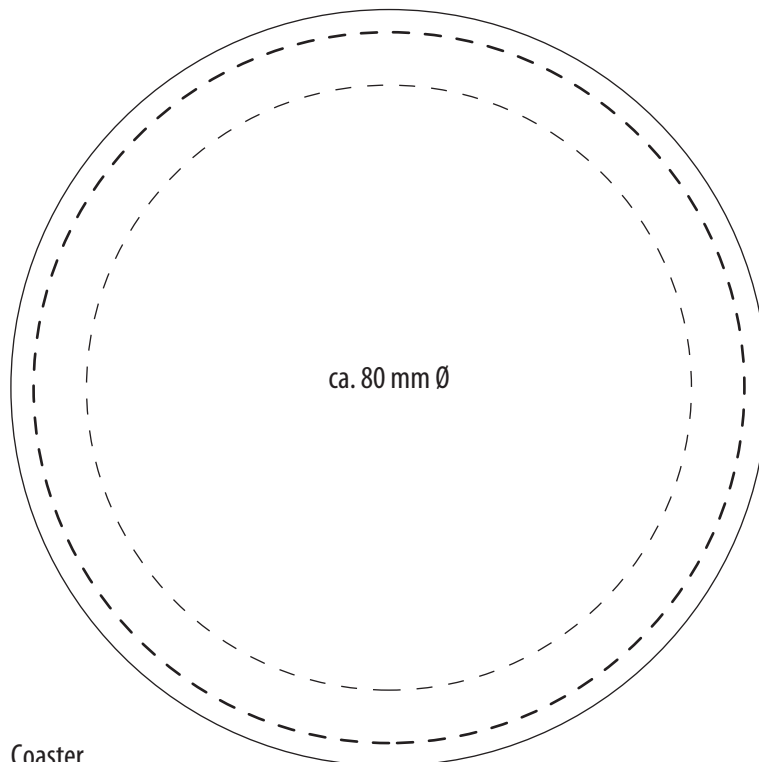

COASTER SET **REFLECTS-NAMUR** (52339)

Pouch

Coaster