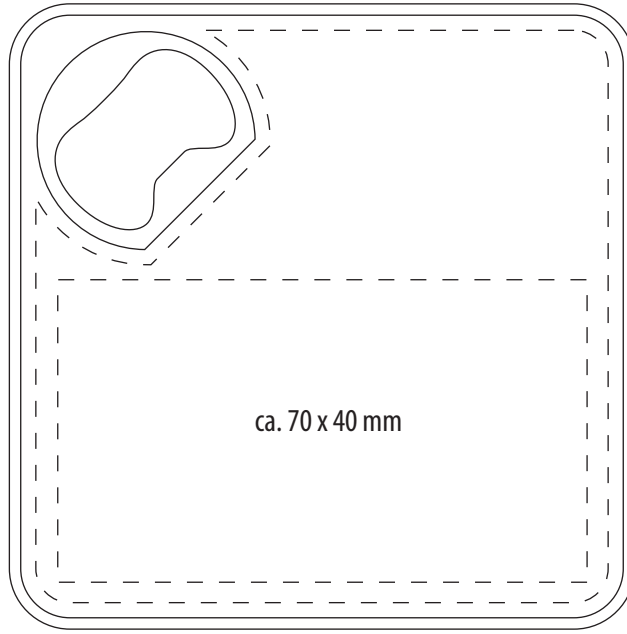

COASTER WITH BOTTLE OPENER **REFLECTS-ALGECIRAS** (52197)

PAD PRINT

COASTER WITH BOTTLE OPENER **REFLECTS-ALGECIRAS** (52197)

UV PRINT