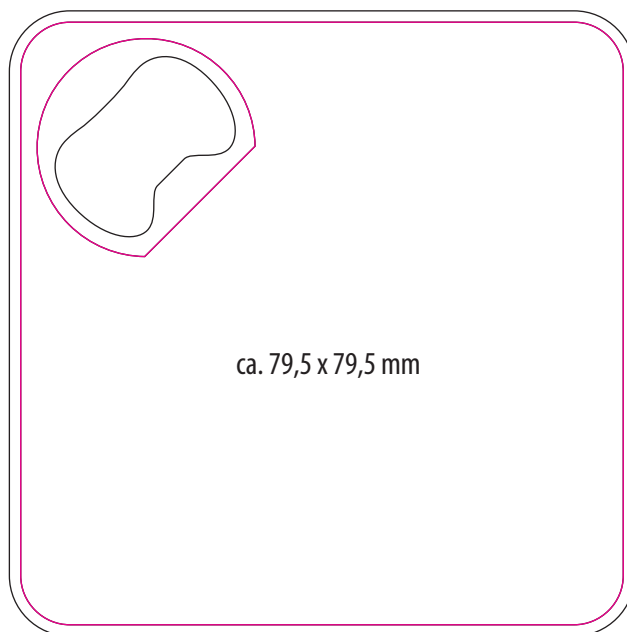

COASTER WITH BOTTLE OPENER **REFLECTS-ALGECIRAS** (52197)

PAD PRINT

COASTER WITH BOTTLE OPENER **REFLECTS-ALGECIRAS** (52197)

UV PRINT