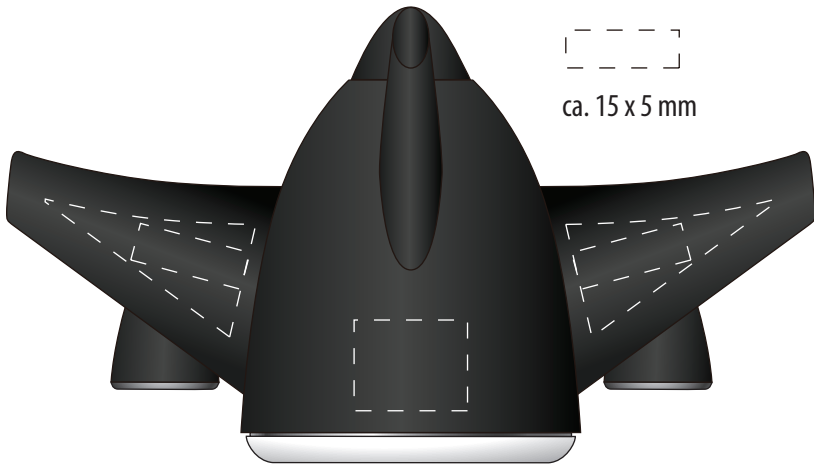

CLOCK LOLLICLOCK PLANE (70213)

ca. 15 x 12 mm