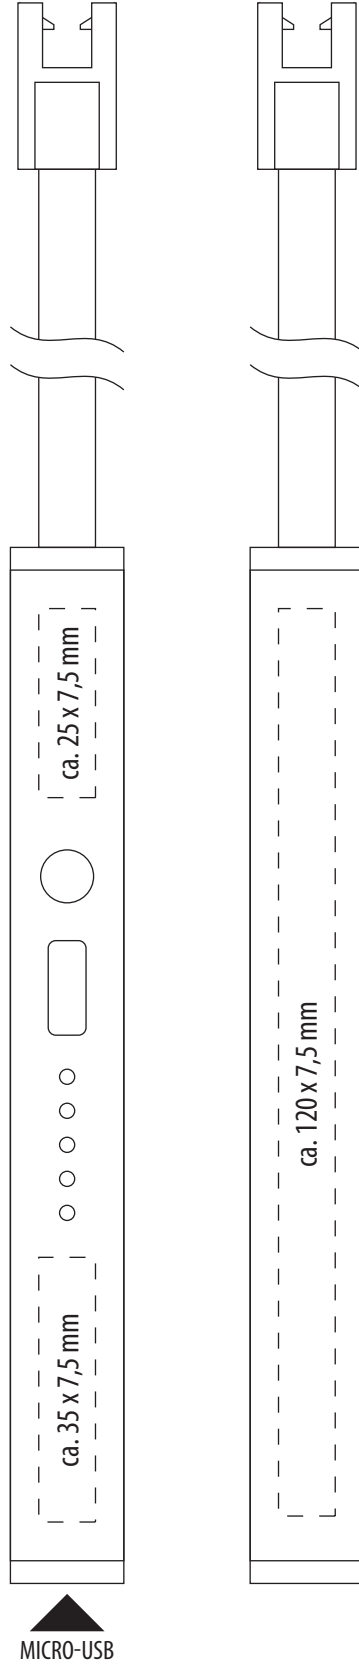

ELECTRIC ARC CANDLE LIGHTER **REFLECTS-MACAO** (52377)

PAD PRINT

ELECTRIC ARC CANDLE LIGHTER **REFLECTS-MACAO** (52377)

LASERENGRAVING