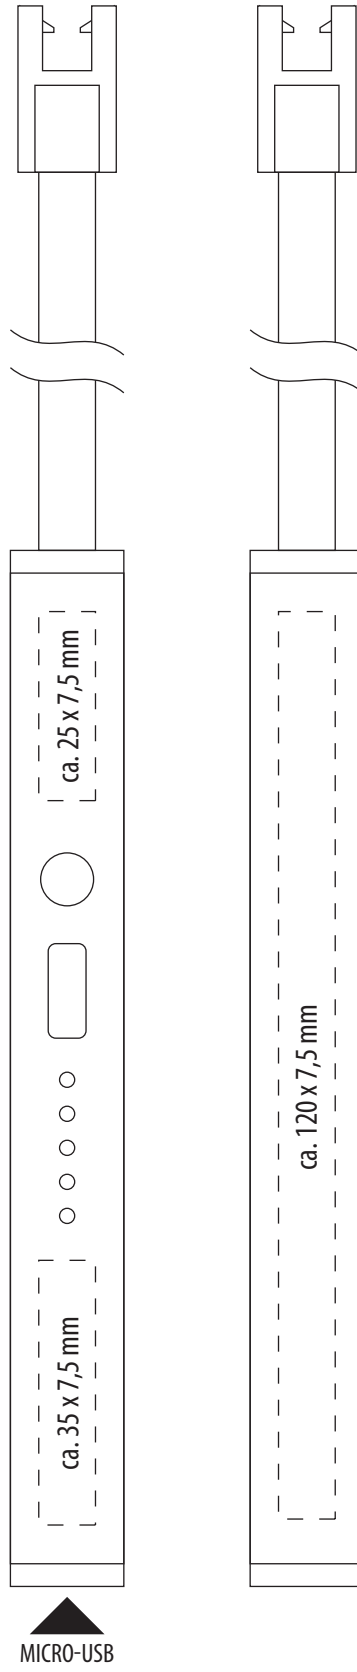

ELECTRIC ARC CANDLE LIGHTER **REFLECTS-MACAO** (52377)

PAD PRINT

ELECTRIC ARC CANDLE LIGHTER **REFLECTS-MACAO** (52377)

LASERENGRAVING