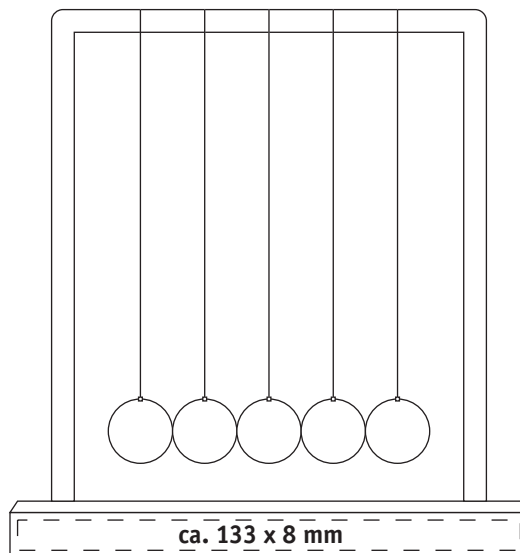

Kinetic sculpture REFLECTS-VIDIN (51165)

Gravurplatte/Metal plate for engraving: Scale: 1/1

Scale: 1/2

Scale: 1/2