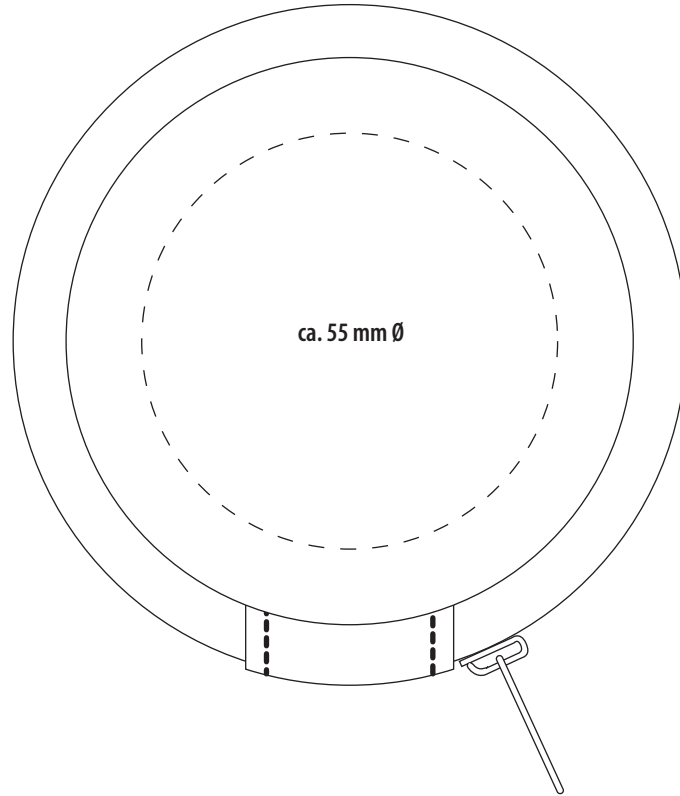

Headphones with *Bluetooth*® technology REFLECTS-KIGALI (52188)

Pouch:

Doming:

ca. 54,5 x 10,5 mm