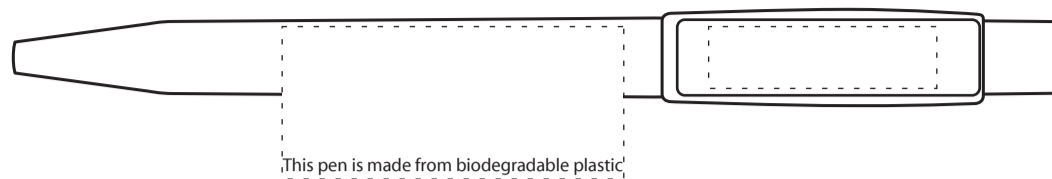

Indus Pen

Print area:

Barrel: 40 x 20mm (indicated by dashed line)

Clip: 30 x 8mm **Colours available**

Scale: 100 %

Minimum recommended font size: 7pt

Eco strapline is optional