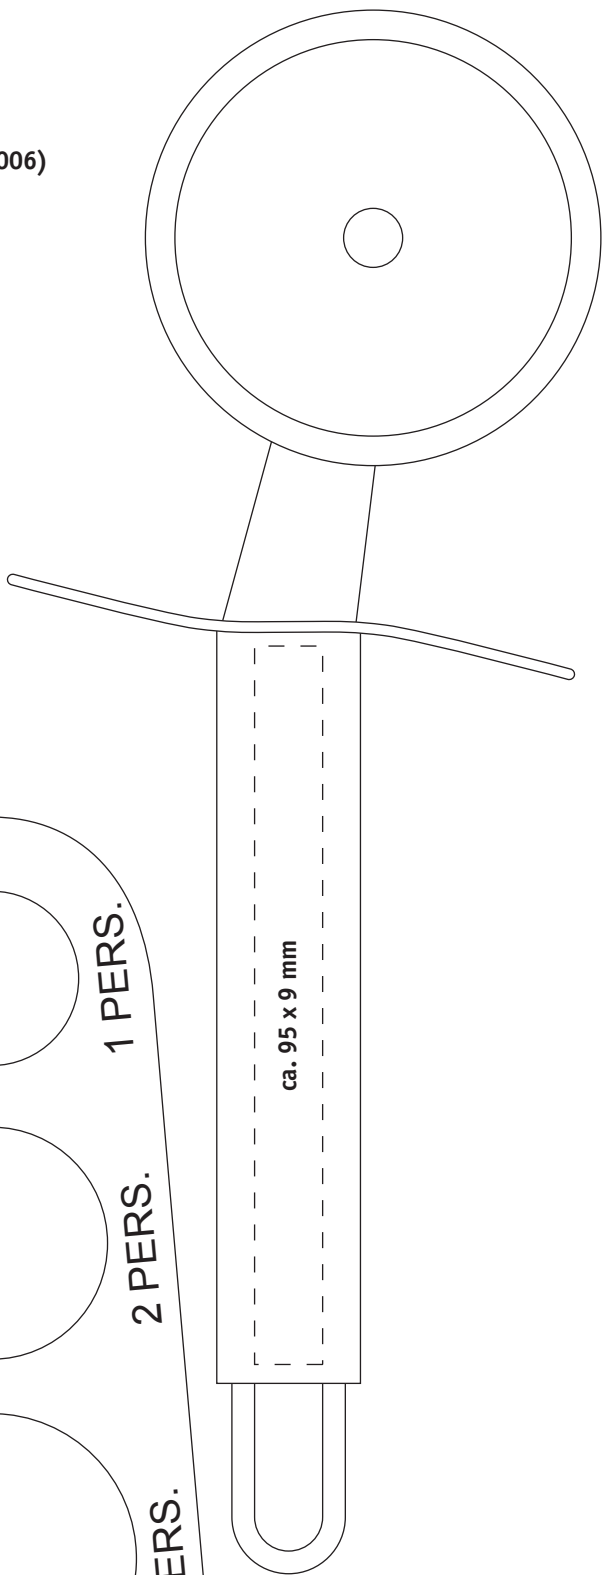

Pasta set REFLECTS-YEPP00N (51006)

ca. 95 x 9 mm

ca. 60 x 10 mm

ca. 90 x 8 mm

ca. 130 x 6 mm

1 PERS.

2 PERS.

3 PERS.

4 PERS.

ca. 95 x 9 mm