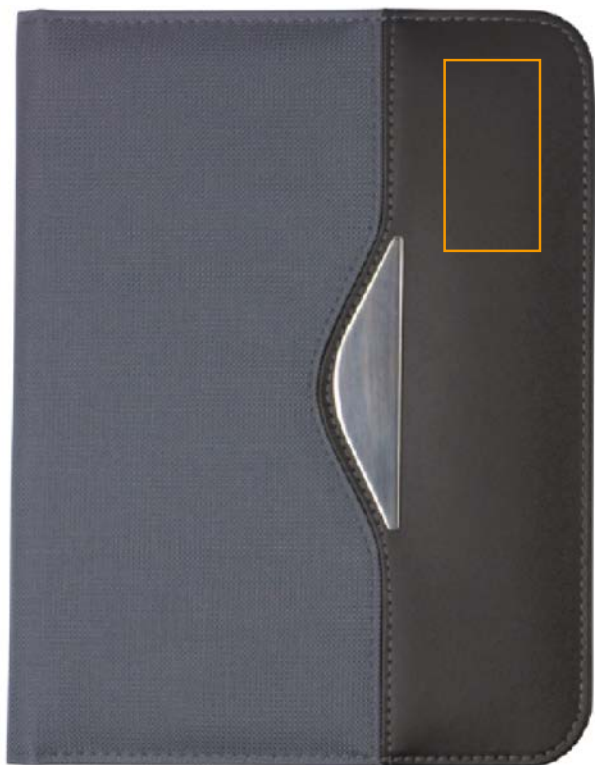

8666

Print position

1. FRONT SIDE
2. FRONT SIDE

Printing size (mm)

- 60 mm x 30 mm
35 mm x 10 mm

Printing code

- TB
LC

Handlingcode

- HKD
HKD

1. FRONT SIDE

2. FRONT SIDE