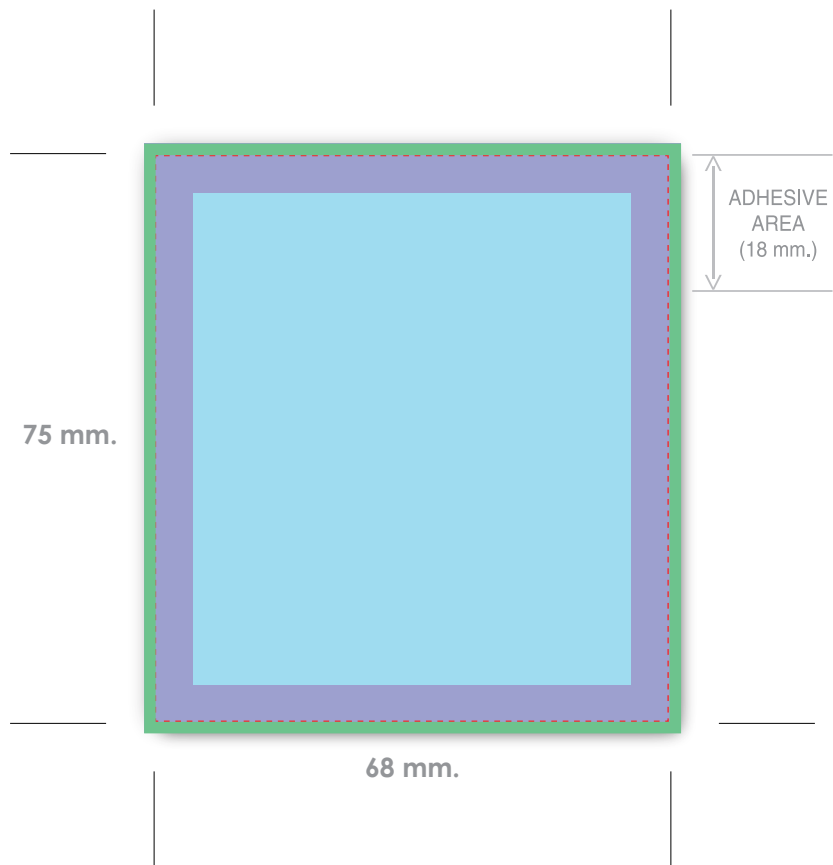

68 mm x 75 mm

Adhesive Notepad  
68 x 75 mm

- CUT LINE. 5mm from light blue area (can vary slightly).
- Area to place main information: logos and text (58 x 65).
- Bleed area.**
- Not printable. Technical area only. If there is a background it must cover this area.