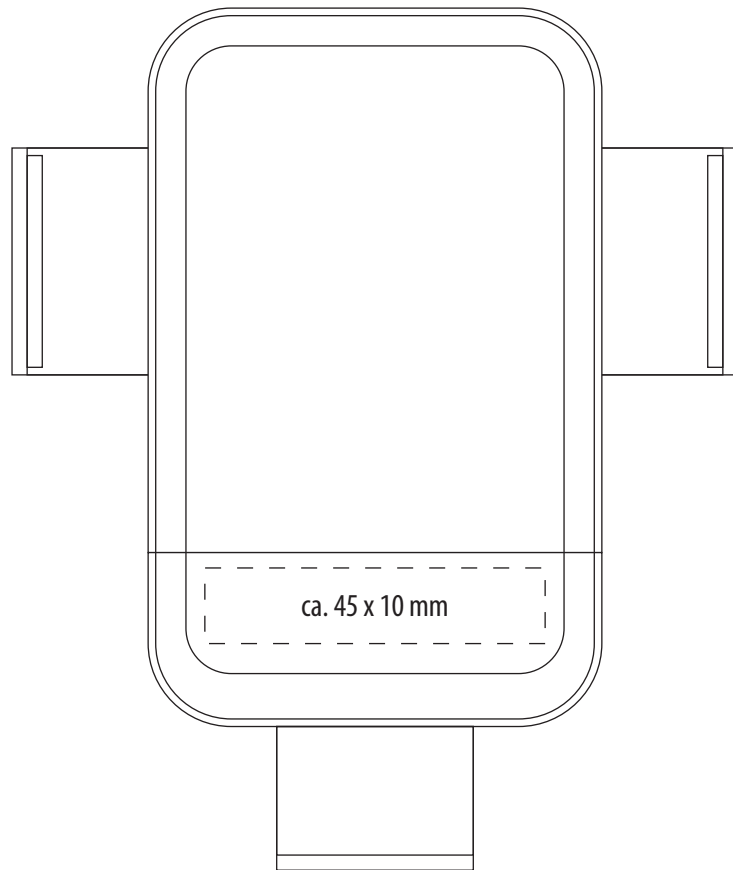

CAR WIRELESS CHARGING STATION **REFLECTS-MAGADAN** (52378)

CAR WIRELESS CHARGING STATION REFLECTS-MAGADAN (52378)